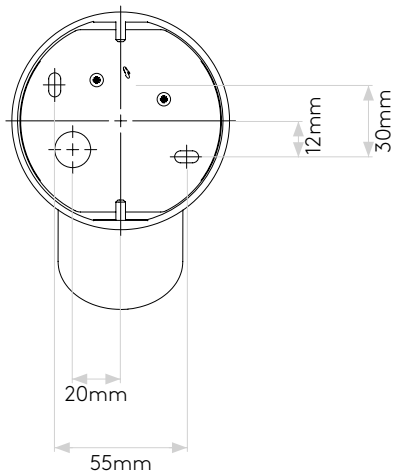

Can 50 Single

astro

General

| | |
|---------------------------|----------------------|
| Location: | Interior |
| Class: | CE (Class I) |
| Ip Rating: | IP20 |
| Bathroom Zone: | Zone 3 |
| Driver Required: | No |
| Installation Orientation: | Ceiling & Wall Mount |
| Main Material: | Metal - Aluminium |
| Dimensions (mm): | H: 139 Ø: 90 |
| Cut Out Hole : | - |
| Recess Depth (mm): | - |
| Fire Rating: | - |
| Cable Length (mm): | - |
| Gross Weight (kg): | 0.54 |

Lamp

| | |
|--------------------------------|----------------|
| Light Source: | COB LED |
| Wattage: | 8.2W |
| Lamp Included: | Yes (Integral) |
| Maximum Lamp Length (mm): | - |
| Luminous Flux (lm): | 509 |
| Colour Temp (K): | 3000 |
| Cri (Ra): | 90 |
| Macadam Ellipse: | 3-Step |
| Tilt Adjustable Angle (°): | 90 |
| Rotation Adjustable Angle (°): | 330 |
| Lifetime (hrs): | 50000 |
| Beam Angle (°): | 29 |

Please note that some dimensions may vary slightly due to manufacturing tolerances, this includes cable entry and fixing holes

Veuillez noter que certaines dimensions peuvent varier légèrement en raison des tolérances de fabrication, y compris l'entrée de câble et les trous de fixation.