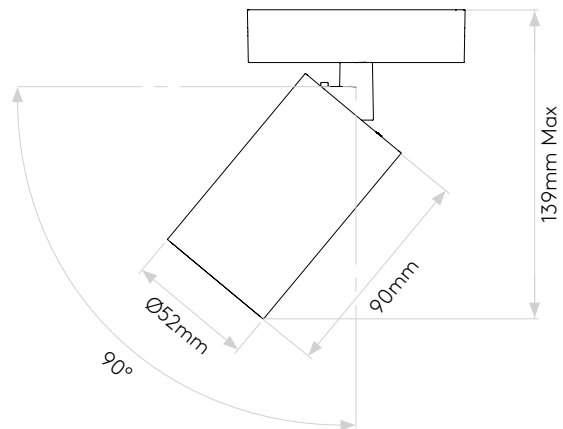

Can 50 Single

astro

General

| | |
|---------------------------|----------------------|
| Location: | Interior |
| Class: | CE (Class I) |
| Ip Rating: | IP20 |
| Bathroom Zone: | Zone 3 |
| Driver Required: | No |
| Installation Orientation: | Ceiling & Wall Mount |
| Main Material: | Metal - Aluminium |
| Dimensions (mm): | H: 139 Ø: 90 |
| Cut Out Hole : | - |
| Recess Depth (mm): | - |
| Fire Rating: | - |
| Cable Length (mm): | - |
| Gross Weight (kg): | 0.54 |

Lamp

| | |
|--------------------------------|----------------|
| Light Source: | COB LED |
| Wattage: | 8.2W |
| Lamp Included: | Yes (Integral) |
| Maximum Lamp Length (mm): | - |
| Luminous Flux (lm): | 509 |
| Colour Temp (K): | 3000 |
| Cri (Ra): | 90 |
| Macadam Ellipse: | 3-Step |
| Tilt Adjustable Angle (°): | 90 |
| Rotation Adjustable Angle (°): | 330 |
| Lifetime (hrs): | 50000 |
| Beam Angle (°): | 29 |

Please note that some dimensions may vary slightly due to manufacturing tolerances, this includes cable entry and fixing holes

Veuillez noter que certaines dimensions peuvent varier légèrement en raison des tolérances de fabrication, y compris l'entrée de câble et les trous de fixation.