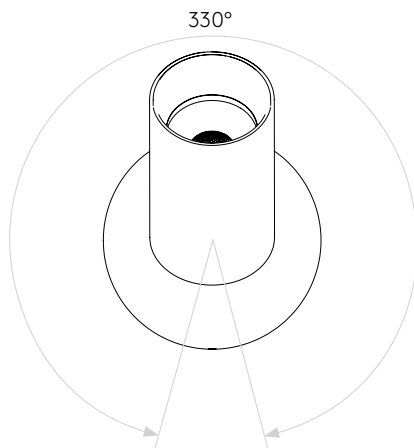

Please note that some dimensions may vary slightly due to manufacturing tolerances, this includes cable entry and fixing holes

Veuillez noter que certaines dimensions peuvent varier légèrement en raison des tolérances de fabrication, y compris l'entrée de câble et les trous de fixation.

Bitte beachten Sie, dass die Maße Fertigungstoleranzen unterliegen und daher in geringem Umfang von der angegebenen Größe abweichen können. Dies gilt auch für Kabeleingänge und Befestigungslöcher.

Si prega notare che possono esserci piccole variazioni in alcune dimensioni dovute alle tolleranze di produzione, queste includono l'ingresso del cavo e i fori di fissaggio.