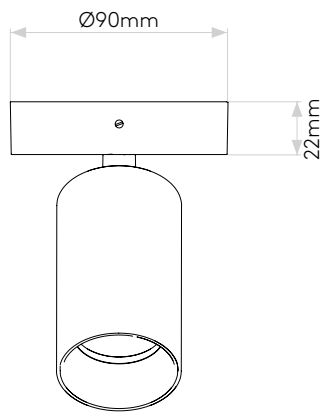

Can 50 Single

astro

General

| | |
|---------------------------|----------------------|
| Location: | Interior |
| Class: | CE (Class I) |
| Ip Rating: | IP20 |
| Bathroom Zone: | Zone 3 |
| Driver Required: | No |
| Installation Orientation: | Ceiling & Wall Mount |
| Main Material: | Metal - Aluminium |
| Dimensions (mm): | H: 139 Ø: 90 |
| Cut Out Hole : | - |
| Recess Depth (mm): | - |
| Fire Rating: | - |
| Cable Length (mm): | - |
| Gross Weight (kg): | 0.54 |

Lamp

| | |
|--------------------------------|----------------|
| Light Source: | COB LED |
| Wattage: | 8.2W |
| Lamp Included: | Yes (Integral) |
| Maximum Lamp Length (mm): | - |
| Luminous Flux (lm): | 509 |
| Colour Temp (K): | 3000 |
| Cri (Ra): | 90 |
| Macadam Ellipse: | 3-Step |
| Tilt Adjustable Angle (°): | 90 |
| Rotation Adjustable Angle (°): | 330 |
| Lifetime (hrs): | 50000 |
| Beam Angle (°): | 29 |

Please note that some dimensions may vary slightly due to manufacturing tolerances, this includes cable entry and fixing holes

Veuillez noter que certaines dimensions peuvent varier légèrement en raison des tolérances de fabrication, y compris l'entrée de câble et les trous de fixation.